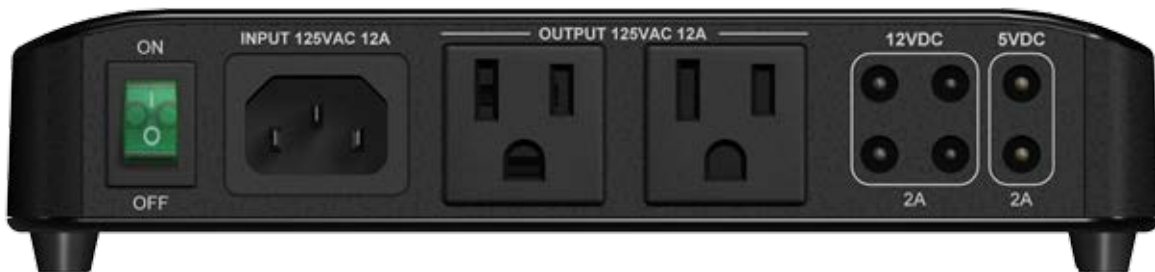

## ECOSYSTEM™ MINI

For more info, scan here or visit [sanus.com/en\\_US/learn/ecosystem](http://sanus.com/en_US/learn/ecosystem)

The SANUS EcoSystem™ Mini is a customizable accessory that protects TVs and AV accessories from power surges, removing the need for multiple power outlets or power strips. It was specially designed to work with most small components, including IR repeaters, routers, streaming devices, and more. It is also compatible with all EcoSystem™ accessories. With a space saving design, the EcoSystem™ Mini neatly hides behind mounted TVs and furniture or attaches directly to wall, shelf, or in-wall box. Includes power cord and offers two 125VAC outlets, four 12VDC plugs and two 5VDC plugs. UL listed.

Protects TV and accessories from power surges

Compatible with SA808 and SA809 Recessed Component Boxes

Attaches directly on wall, rests on a shelf, or fits within an in-wall box

Also Available: Model SA207 – additional power cable for small components and accessories

Hides neatly behind mounted TVs and furniture

Works with TV and most small components (IR repeaters, routers, streaming devices, etc.)

<b>MODEL</b> SA206	<b>PRODUCT WIDTH</b> 7.7" / 19.5 cm	<b>PRODUCT HEIGHT</b> 4.3" / 10.9 cm	<b>PRODUCT DEPTH</b> 0.6" / 1.5 cm	<b>OUTLETS</b> 2	<b>UPC &amp; MSRP</b> 793795526007 \$99.99
	<b>JOULE RATING:</b> 1500.00	<b>NOISE FILTRATION</b> EMI/RFI	<b>ELECTRICAL RATING</b> L-N 400V	<b>INPUTS</b> 3	