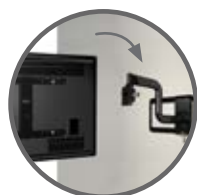

Premium Full-Motion Mount

FOR THE PERFECT VIEW / FOR TVs 51"–70" AND UP TO 125 LBS.

The SANUS Premium Series VLF515 full-motion mount brings the best viewing angle to every seat in a room with retract/extend, tilt, swivel, and roll features. This mount creates a seamless look in any room with cable organization and post-installation adjustments, as well as offering endless viewing options. Designed for flat-panel TVs 51"–70" and up to 125 lbs.

Easily adjust tilt, swivel, and level without tools

Slide TV side-to-side for perfect positioning on the wall

Keyhole design for easier mounting

Adds tilt and swivel for reduced glare and a better view

Tool-free mount assembly ensures a quick installation

Safety tab provides a safe and easy connection you can hear

Organizes and conceals unsightly cables

TV SIZE RANGE
51"–70" / 129.5–177.8 cm

WEIGHT CAPACITY
125 lbs / 56.8 kg

DIMENSIONS (W X D X H)
30.8" x 3.6–15" x 18.6"
78.4 x 9.1–38.1 x 47.3 cm