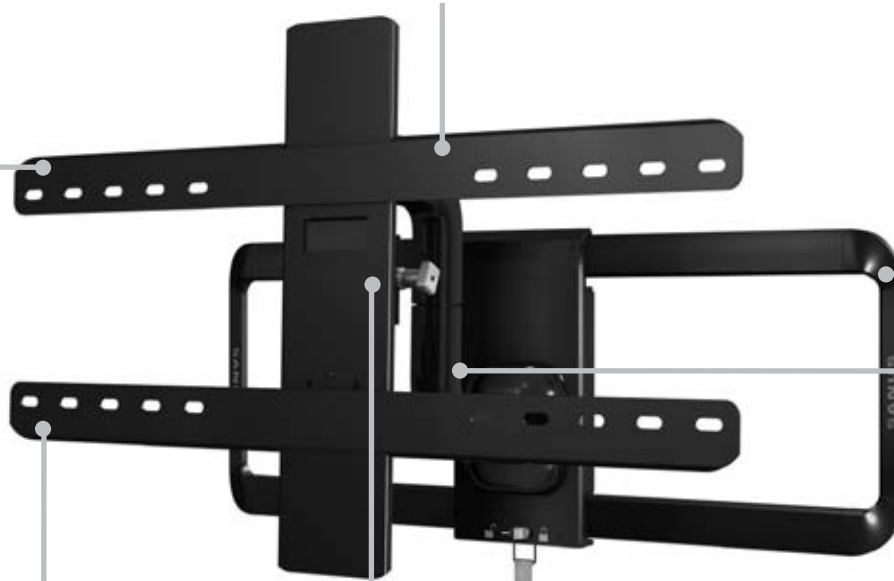

Premium Full-Motion Mount

FOR THE PERFECT VIEW / FOR TVs 51"–70" AND UP TO 125 LBS.

The SANUS Premium Series VLF515 full-motion mount brings the best viewing angle to every seat in a room with retract/extend, tilt, swivel, and roll features. This mount creates a seamless look in any room with cable organization and post-installation adjustments, as well as offering endless viewing options. Designed for flat-panel TVs 51"–70" and up to 125 lbs.

Easily adjust tilt, swivel, and level without tools

Slide TV side-to-side for perfect positioning on the wall

Keyhole design for easier mounting

Adds tilt and swivel for reduced glare and a better view

Tool-free mount assembly ensures a quick installation

Safety tab provides a safe and easy connection you can hear

Organizes and conceals unsightly cables

TV SIZE RANGE
51"–70" / 129.5–177.8 cm

WEIGHT CAPACITY
125 lbs / 56.8 kg

DIMENSIONS (W X D X H)
30.8" x 3.6–15" x 18.6"
78.4 x 9.1–38.1 x 47.3 cm

TILT: +5° / -15°
SWIVEL: +/- 90°
ROLL: +/- 3°

UPC & MSRP
793795526250
\$279.99

MOUNTING PATTERNS

300 x 200 | 300 x 300 | 400 x 300 | 300 x 400 | 400 x 400 | 500 x 300 | 500 x 400 | 600 x 400 | 700 x 400 | Universal